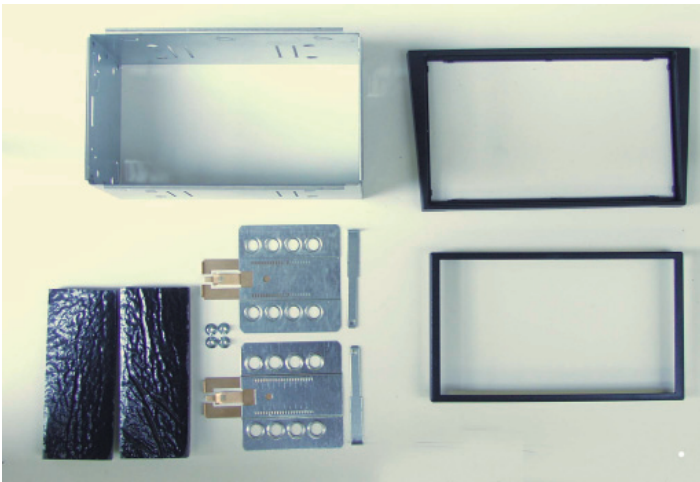

### Installation manual for: **Opel various models**

Installation kit includes the following items:

- \* 1X 2-ISO 100 mm. metal bracket
- \* 1X Replacement frame
- \* 1X Radio trim
- \* 2X Mounting plates
- \* 2X Mounting spacers
- \* 4X Screws
- \* 2X Cushion

Kenwood DDX6029/ DDX7025

We advice to use the following positions.  
Other positions are also possible.

Use position 1 marked with a cross.  
Use position 14 & 16 marked with an arrow  
Measured from left to right.