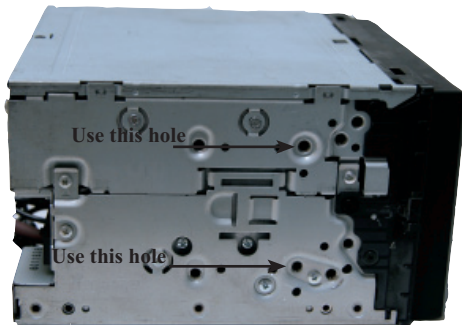

### Installation manual for: **Opel various models**

Installation kit includes the following items:

- \* 1X 2-ISO 100 mm. metal bracket
- \* 1X Replacement frame
- \* 1X Radio trim
- \* 2X Mounting plates
- \* 2X Mounting spacers
- \* 4X Screws
- \* 2X Cushion

Kenwood DDX6029/ DDX7025

We advice to use the following positions.  
Other positions are also possible.

Use position 1 marked with a cross.  
Use position 14 & 16 marked with an arrow  
Measured from left to right.