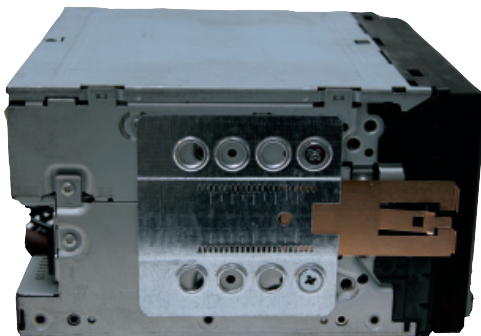

### Installation manual for: **Opel various models**

Installation kit includes the following items:

- \* 1X 2-ISO 100 mm. metal bracket
- \* 1X Replacement frame
- \* 1X Radio trim
- \* 2X Mounting plates
- \* 2X Mounting spacers
- \* 4X Screws
- \* 2X Cushion

Kenwood DDX6029/ DDX7025

We advice to use the following positions.  
Other positions are also possible.

Use position 1 marked with a cross.  
Use position 14 & 16 marked with an arrow  
Measured from left to right.