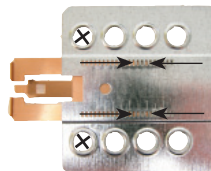

### Installation manual for: **Opel various models**

Installation kit includes the following items:

- \* 1X 2-ISO 100 mm. metal bracket
- \* 1X Replacement frame
- \* 1X Radio trim
- \* 2X Mounting plates
- \* 2X Mounting spacers
- \* 4X Screws
- \* 2X Cushion

Kenwood DDX6029/ DDX7025

We advice to use the following positions.  
Other positions are also possible.

Use position 1 marked with a cross.  
Use position 14 & 16 marked with an arrow  
Measured from left to right.

\* Mount the plates.